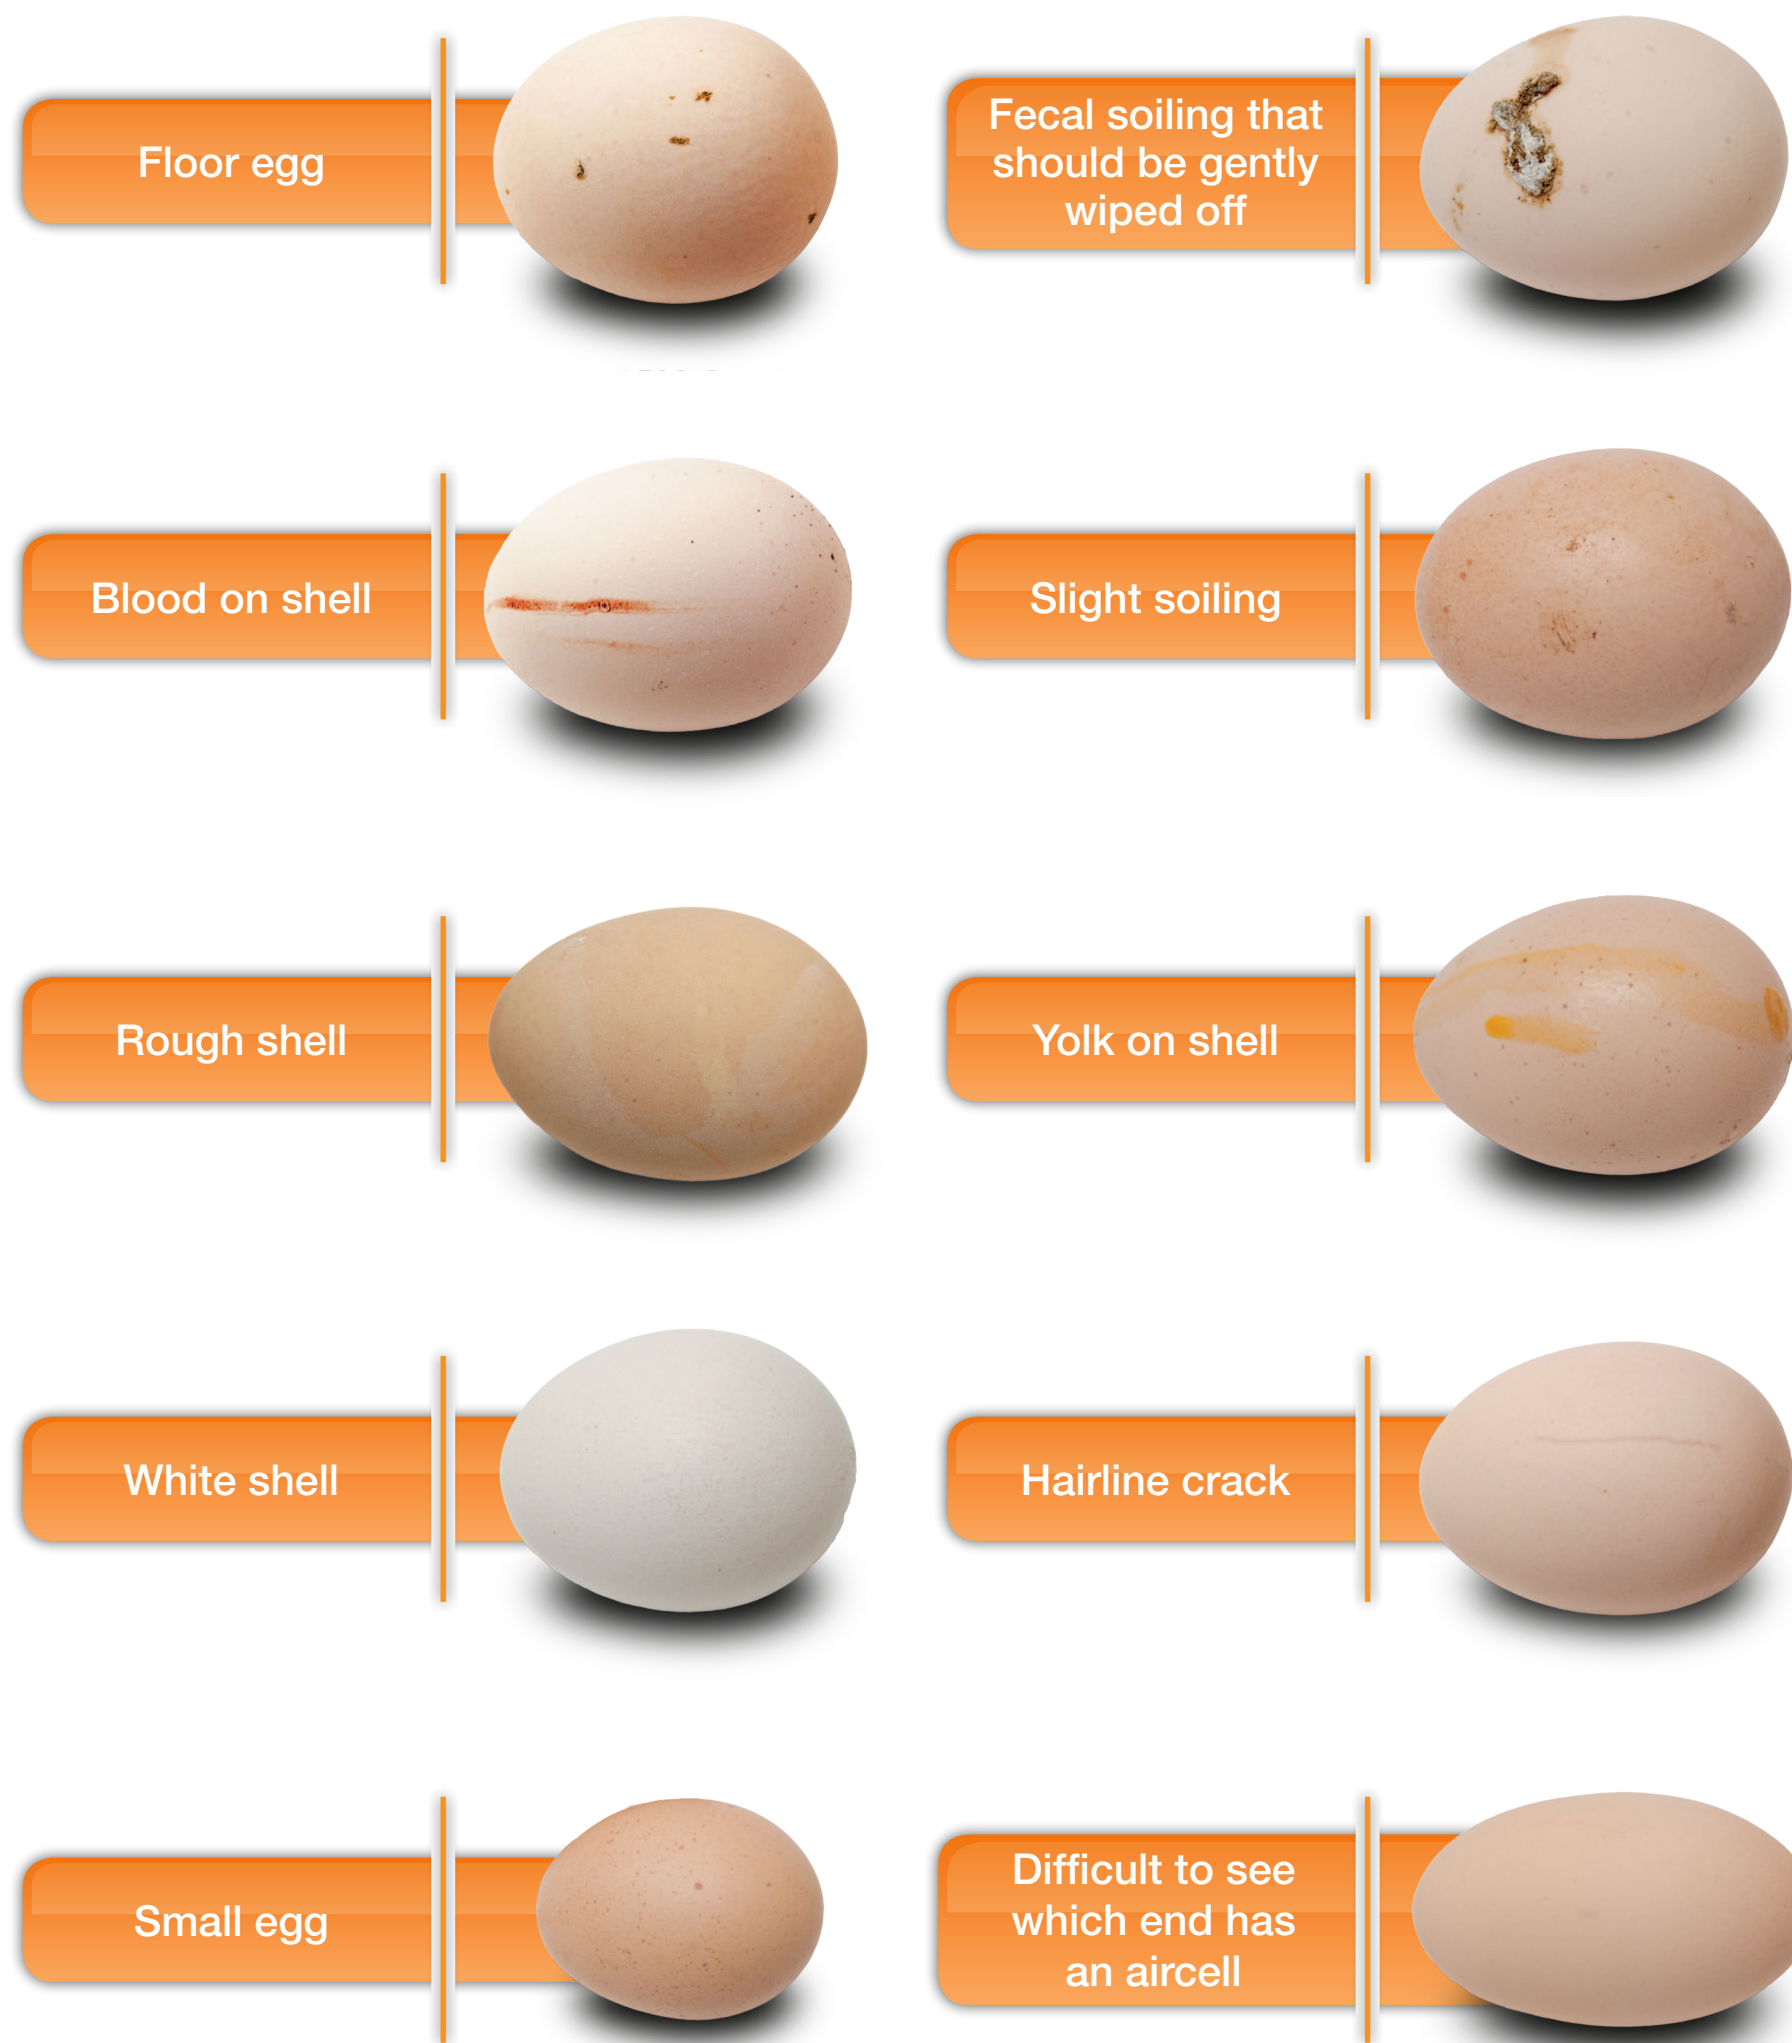

# What is a good quality hatching egg?

## Good quality hatching eggs

## Eggs with an increased risk of lower hatchability or contamination